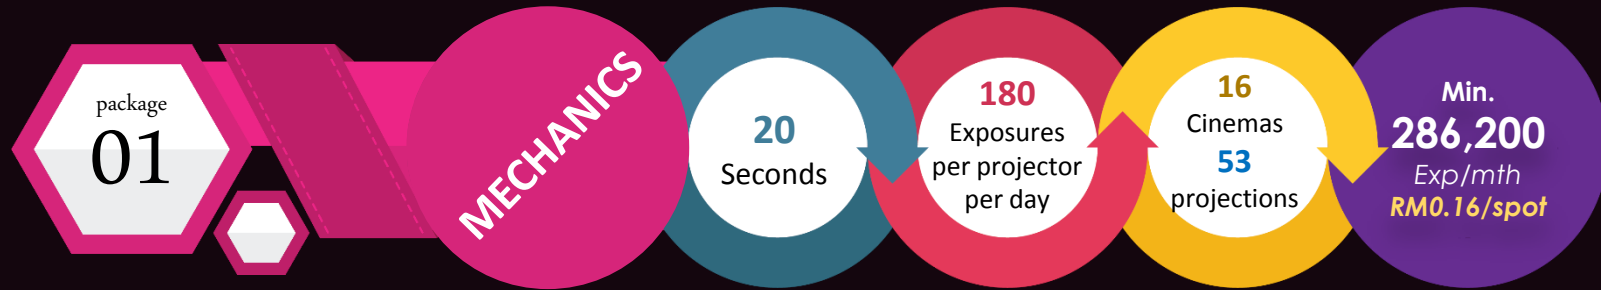

PACKAGES 20 SECONDS

Media RM 12,000 per week

Prod. Cost RM 5,000

RM53,000

Total of a Month