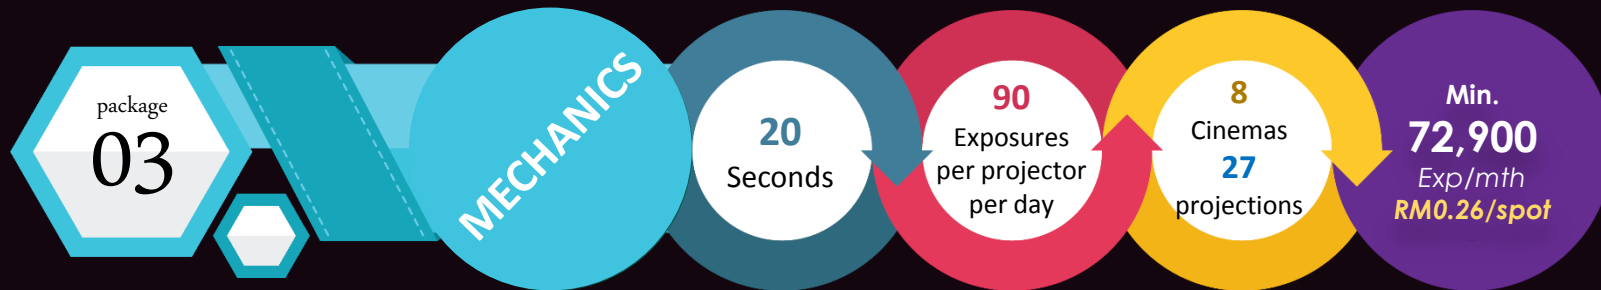

Total of a Month

Media RM 4,800 per week

Prod. Cost RM 5,000

**RM24,200**

Total of a Month