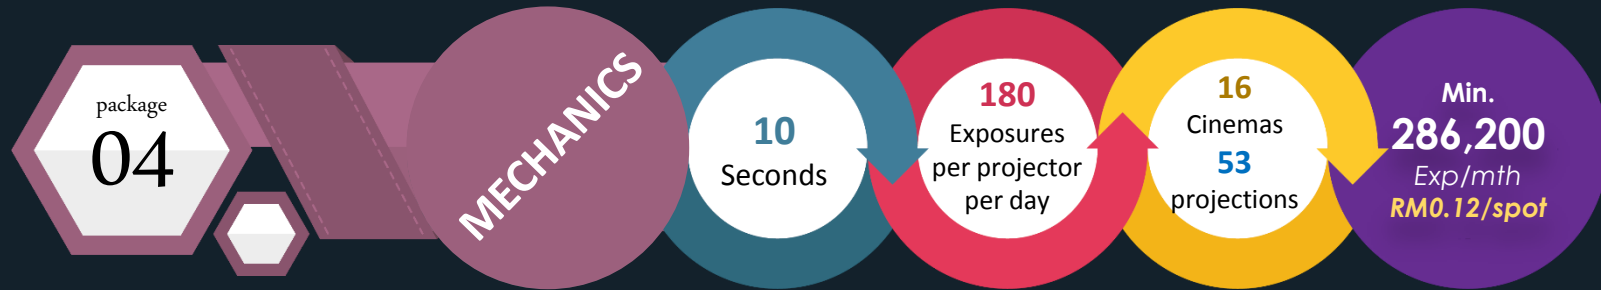

PACKAGES 10 SECONDS

Media RM 8,640 per week

Prod. Cost RM 3,000

RM37,560

Total of a Month