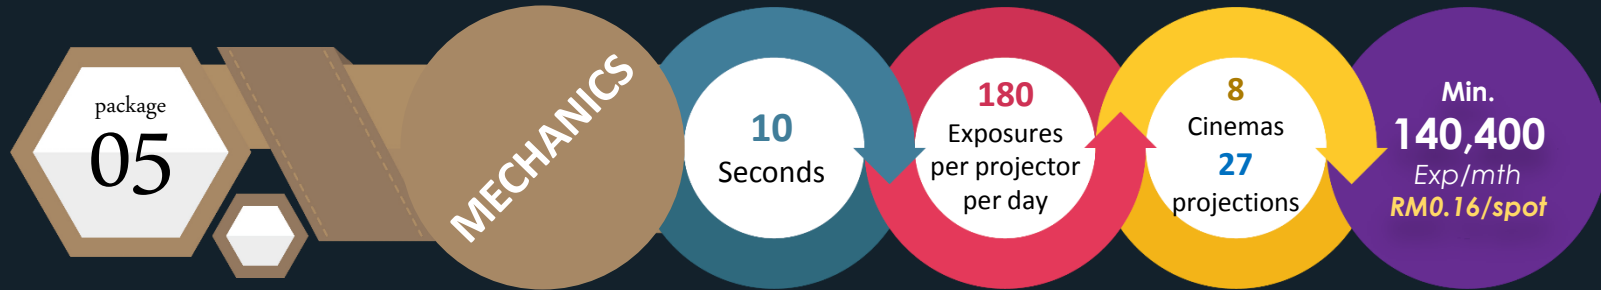

## RM37,560

Total of a Month

Media RM 5,830 per week

Prod. Cost RM 3,000