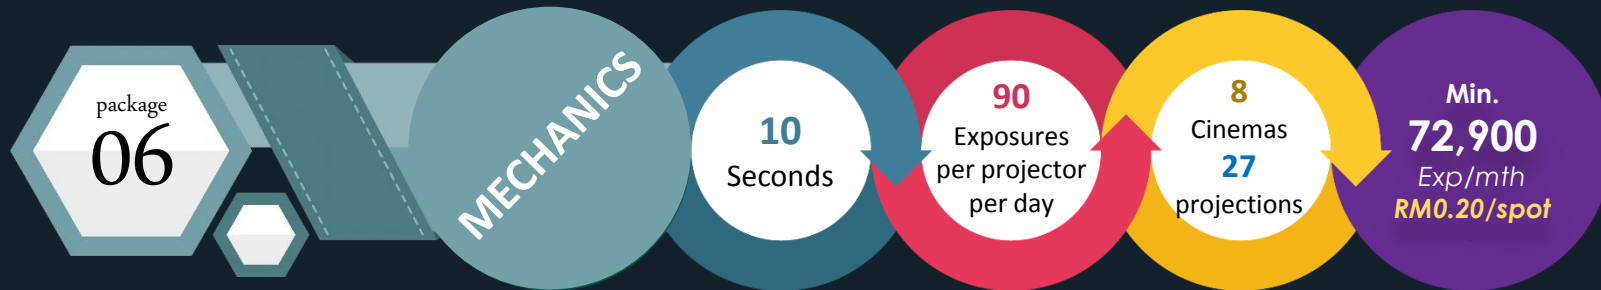

Media RM 3,790 per week

Prod. Cost RM 3,000

RM18,160

Total of a Month