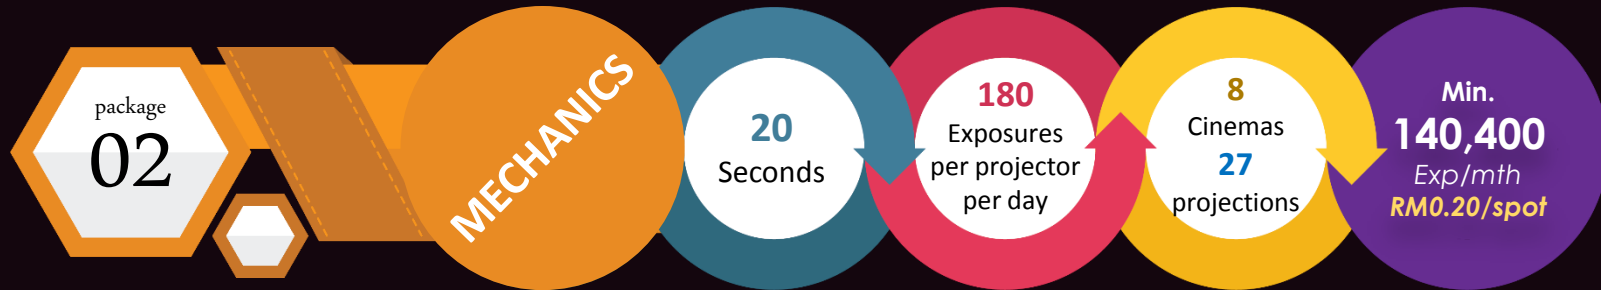

Media RM 7,040 per week

Prod. Cost RM 5,000

RM33,160

Total of a Month